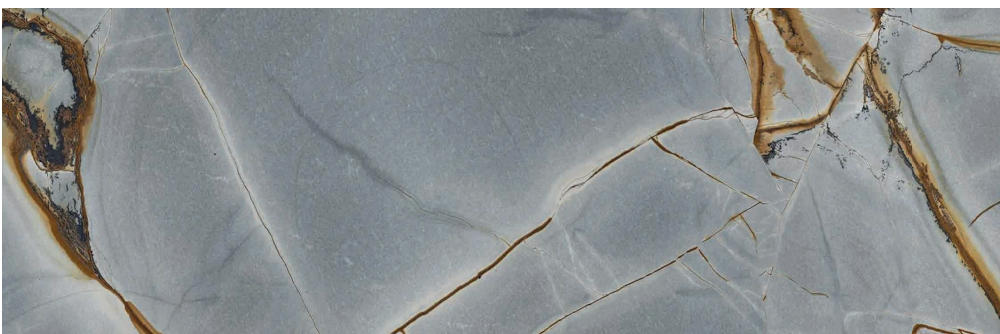

XTONE 12mm Blue Roma Silk - **R5250plm** incl VAT and Installation

Slab Size : 3230 x 1580

Lapitec®

Prestigious Italian Surface

LAPITECH 12mm Porfido Rosso LUX - R3377plm VESUVIO - R3474plm incl VAT and Installation