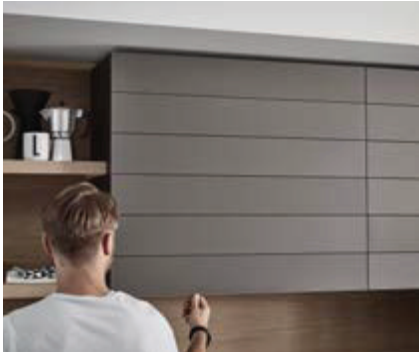

**REHAU**

**FLIPDOOR**

The Art of Storage

**THE KITCHEN STUDIO**

When you approach storage space as design in its own right, and go beyond mere functionality and conventional ideas, a simple overhead kitchen cabinet can be transformed into something completely new - FLIPDOOR, or, as we like to call it, The Art of Storage.

The straight lines of its silhouette - with no visible track system - make a great first impression, but open FLIPDOOR cupboards are real lookers too. FLIPDOOR also offers outstanding practicality on every level, from its super-smooth scissor movement to the space-saving opening mechanism. It is even delivered pre-assembled and ready to fit.

Manufactured from durable, low-maintenance RAUVISIO crystal, FLIPDOOR blends seamlessly with other furniture made using REHAU surfaces.

**R 30 000**

900 x 780 x 350 inc.Vat

Available in  
**Black & Titanio Gloss**