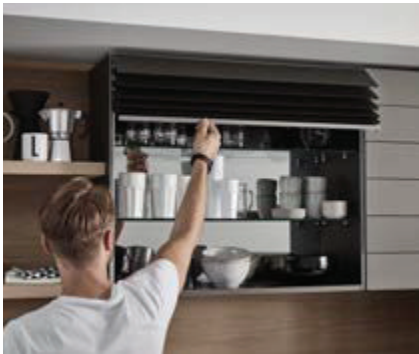

**REHAU**

**FLIPDOOR**

The Art of Storage

**THE KITCHEN STUDIO**

When you approach storage space as design in its own right, and go beyond mere functionality and conventional ideas, a simple overhead kitchen cabinet can be transformed into something completely new - FLIPDOOR, or, as we like to call it, The Art of Storage.

The straight lines of its silhouette - with no visible track system - make a great first impression, but open FLIPDOOR cupboards are real lookers too. FLIPDOOR also offers outstanding practicality on every level, from its super-smooth scissor movement to the space-saving opening mechanism. It is even delivered pre-assembled and ready to fit.

Manufactured from durable, low-maintenance RAUVISIO crystal, FLIPDOOR blends seamlessly with other furniture made using REHAU surfaces.

**R 30 000**

900 x 780 x 350 inc.Vat

Available in  
**Black & Titanio Gloss**