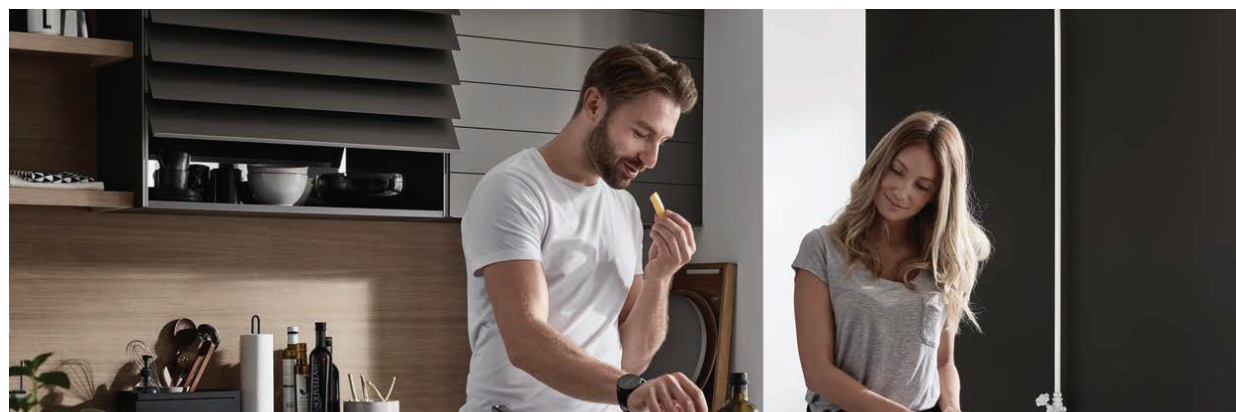

**REHAU**

**FLIPDOOR**

The Art of Storage

**THE KITCHEN STUDIO**

When you approach storage space as design in its own right, and go beyond mere functionality and conventional ideas, a simple overhead kitchen cabinet can be transformed into something completely new - FLIPDOOR, or, as we like to call it, The Art of Storage.

The straight lines of its silhouette - with no visible track system - make a great first impression, but open FLIPDOOR cupboards are real lookers too. FLIPDOOR also offers outstanding practicality on every level, from its super-smooth scissor movement to the space-saving opening mechanism. It is even delivered pre-assembled and ready to fit.

Manufactured from durable, low-maintenance RAUVISIO crystal, FLIPDOOR blends seamlessly with other furniture made using REHAU surfaces.

**R 30 000**

900 x 780 x 350 inc.Vat

Available in  
**Black & Titanio Gloss**