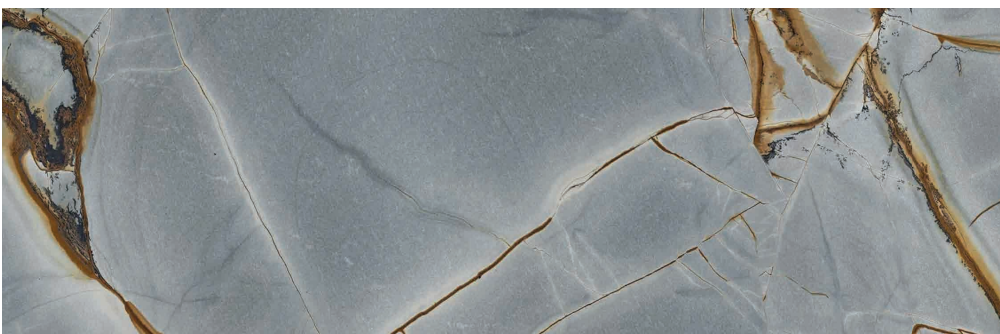

XTONE 12mm Blue Roma Silk - **R5250plm** incl VAT and Installation