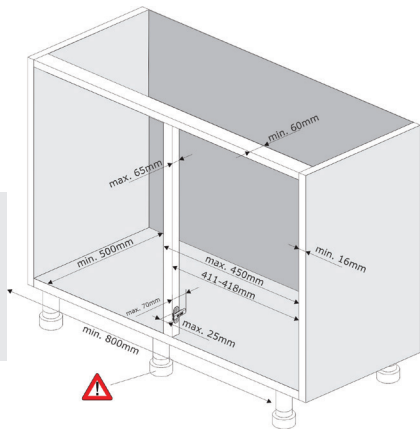

Moveboard Right

Anthracite - 2386779846