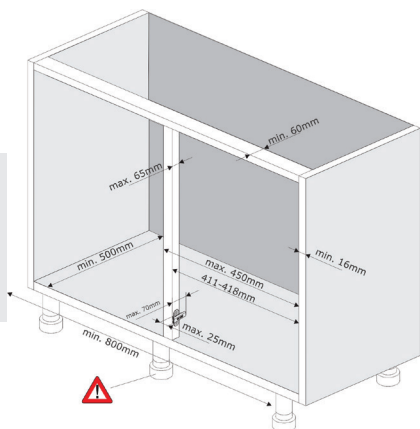

Moveboard Left

Anthracite -2386789846