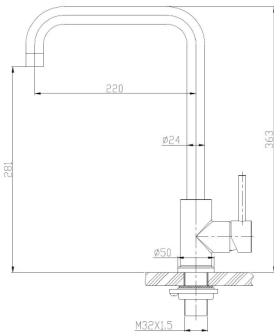

Franke Saturn Cube Mixer

R 1584
incl. VAT

Finish: Chrome

Strong & durable with an ultra-sleek brushed finish, the Franke Saturn Cube sink Mixer is manufactured from high grade 304 Stainless Steel. This graceful mixer is anti-corrosive and enhance modern décor.