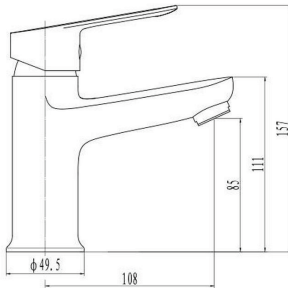

Franke Liscio Basin Mixer

R 664
incl. VAT

Finish: Chrome

Designed for durability the Liscio Basin Mixers features that extra touch of luxury with soft curves and cut outs.