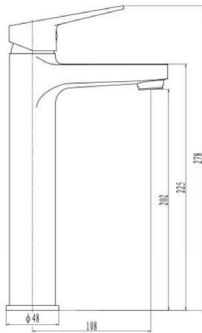

Matt Black
R 2 420
incl. VAT

Franke Aspera Highrise Basin Mixer

Finish: Matt Black or Matt White

Fixed spout
Single-lever basin mixer tap
Functional and aesthetically designed
Fitted with a trim set
Raised pillar for easy access
Precision Engineering component detail for a durable, quality product
Manufactured from corrosion resistant DZR brass
Ceramic disk cartridge with adjustable anti-scald protection
Neoperl easy-clean aerator; prevents clogging and provides an extended lifespan