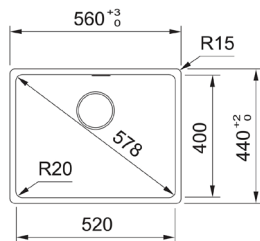

Dimensions:
Bowl Dimensions:
Cut-Out Dimensions: Please see template
included in packaging.
Product Code:

Onyx

Franke Kubus KBG110-50 undermount sink

R 5 200
incl. VAT

Dimensions:
Bowl Dimensions:
Cut-Out Dimensions: Please see template
included in packaging.
Product Code:

R 3 675
incl. VAT

Sink Dimensions:	560Lx460W mm
Bowl Dimensions:	520Lx420Wx200D mm
Cut-Out Dimensions:	Please see template included in packaging.

5 Year Warranty

Copper Gold

Sterling Silver

Please scan for updated catalogue on our [Google Drive](#)

Franke Kubus KBX110-20 undermount sink

R 2 840
incl. VAT

Dimensions: 230 x 430W mm
Bowl Dimensions: 200Lx400Wx150D mm
Cut-Out Dimensions: Please see template included in packaging.

Product Code:

Please scan for updated catalogue on our [Google Drive](#)

Please scan for updated catalogue on our [Google Drive](#)

Franke Neptune

Please specify whether Right or Left hand bowls are required.

Code : NEX621 LHD / NEX621 RHD

R 6 997

incl. VAT

25 Year Warranty

Sink Dimensions	1160 L mm x 510 W mm
Bowl Size	360Lmmx420Wmmx200Dmm
Cut-Out Dimensions	1144 L mm x 490 W mm
Product Code	Right Hand drainer : 1010004 Left Hand drainer : 1010005
Fittings	90mm Designer Basket Strainer Waste Fittings