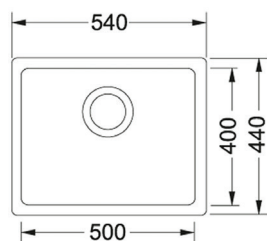

Please scan for updated catalogue on our [Google Drive](#)