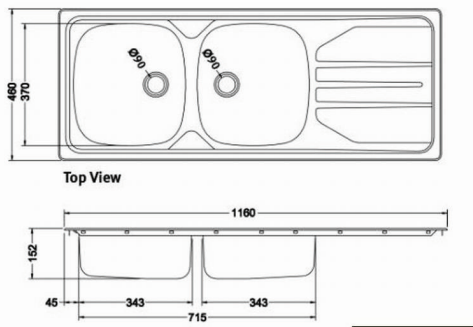

Franke Quinline sink QLX622

R 4 321
incl. VAT

Double Bowl
1500 x 500