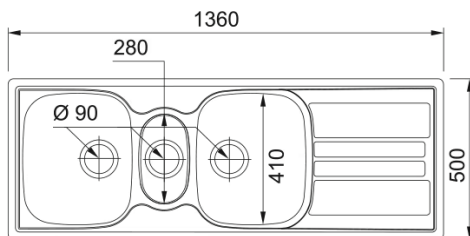

Franke Kubus KBX110-20 undermount sink

R 2 840
incl. VAT

Dimensions: 230 x 430W mm
Bowl Dimensions: 200Lx400Wx150D mm
Cut-Out Dimensions: Please see template included in packaging.

Product Code:

Please scan for updated catalogue on our [Google Drive](#)

Please scan for updated catalogue on our [Google Drive](#)

Franke Neptune

Please specify whether Right or Left hand bowls are required.

Code : NEX621 LHD / NEX621 RHD

R 6 997

incl. VAT

25 Year Warranty

Sink Dimensions	1160 L mm x 510 W mm
Bowl Size	360Lmmx420Wmmx200Dmm
Cut-Out Dimensions	1144 L mm x 490 W mm
Product Code	Right Hand drainer : 1010004 Left Hand drainer : 1010005
Fittings	90mm Designer Basket Strainer Waste Fittings

Franke Genesis

GSX621-120

R 2 974

incl. VAT

25 Year Warranty

Sink Dimensions	1200 L mm x 500 W mm
Bowl Size	343 L mm x 410 W mm x D 157mm
Cut-Out Dimensions	1180 mmx480 mm
Fittings	90mm Designer Basket Strainer Waste Fittings
Product Code	1990043-001

Please scan for updated catalogue on our Google Drive

Franke Genesis sink 671

R 5 472
incl. VAT

Dimensions: 1360x500 mm
Cut-Out Dimensions: Please see template
included in packaging.

Matt Black
R 2 420
incl. VAT