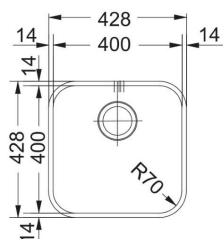

Franke Kubus KBX110-20 undermount sink

R 2 840
incl. VAT

Dimensions: 230 x 430W mm
Bowl Dimensions: 200Lx400Wx150D mm
Cut-Out Dimensions: Please see template included in packaging.

Product Code:

Please scan for updated catalogue on our [Google Drive](#)

Franke CUB 150 undermount sink

R 1 331

incl. VAT

Single Bowl
390 x 455
1 x basket strainer waste fittings

Franke Selene ^{SLX110-40} undermount sink

R 1 514

incl. VAT

Length overall 428.00 mm
Width overall 428.00 mm
Length of large bowl 400.00 mm
Width of large bowl 400.00 mm
Depth of large bowl 190.00 mm

Please scan for updated catalogue on our [Google Drive](#)

Franke Neptune

Please specify whether Right or Left hand bowls are required.

Code : NEX621 LHD / NEX621 RHD

R 6 997

incl. VAT

25 Year Warranty

Sink Dimensions	1160 L mm x 510 W mm
Bowl Size	360Lmmx420Wmmx200Dmm
Cut-Out Dimensions	1144 L mm x 490 W mm
Product Code	Right Hand drainer : 1010004 Left Hand drainer : 1010005
Fittings	90mm Designer Basket Strainer Waste Fittings

Franke Genesis

GSX621-120

R 2 974

incl. VAT

25 Year Warranty

Sink Dimensions	1200 L mm x 500 W mm
Bowl Size	343 L mm x 410 W mm x D 157mm
Cut-Out Dimensions	1180 mmx480 mm
Fittings	90mm Designer Basket Strainer Waste Fittings
Product Code	1990043-001