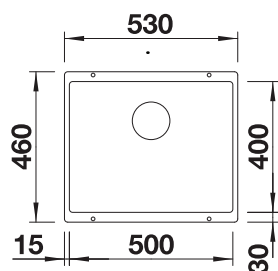

White

Blanco Etagon 500U

R 6 556
incl. VAT

Generous staggered bowl with added
functionality
Integrated step creates an additional
functional level
Clever system concept with versatile
ETAGON rails

Black

Please scan for updated catalogue on our [Google Drive](#)

Blanco Zia 8s

R 6 331
incl. VAT

Modern design with clear lines
 Straight-lined outer contour emphasised by the narrow rim
 Characteristic tap ledge as a frame that enlarges the drainer
 Spacious double bowl sink with drainer provides a high degree of comfort
 Classic bowl arrangement for reversible installation

Chrome

Please scan for updated catalogue on our Google Drive

Artinox Ghost Sink

R 40 000
incl. VAT

Details		
Outer dimension mm		1640x480 h 210
Bowl dimension mm		340x400
Bowl dimension mm		340x400
Base cm	Cabinet cm	90
Piletta	Outlet	3,5" Square
Box sizes mm		1715x555x310 24,5 kg