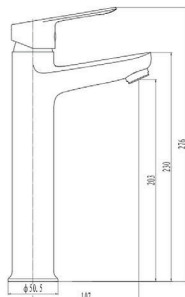

Franke Liscio Highrise Mixer

R 945
incl. VAT

Finish: Chrome

Designed for durability the Liscio Basin Mixers features that extra touch of luxury with soft curves and cut outs.