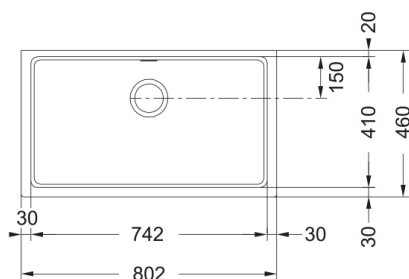

Franke Kubus ^{KNG110-52.} undermount sink

R 3 675
incl. VAT

Sink Dimensions:	560Lx460W mm
Bowl Dimensions:	520Lx420Wx200D mm
Cut-Out Dimensions:	Please see template included in packaging.

5 Year Warranty