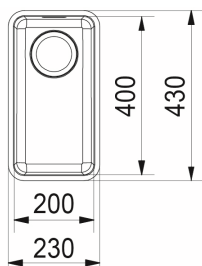

R 3 675
incl. VAT

Sink Dimensions:	560Lx460W mm
Bowl Dimensions:	520Lx420Wx200D mm
Cut-Out Dimensions:	Please see template included in packaging.

5 Year Warranty

Copper Gold

Sterling Silver

Please scan for updated catalogue on our [Google Drive](#)

Franke Kubus KBX110-20 undermount sink

R 2 840
incl. VAT

Dimensions: 230 x 430W mm
Bowl Dimensions: 200Lx400Wx150D mm
Cut-Out Dimensions: Please see template included in packaging.

Product Code:

Please scan for updated catalogue on our [Google Drive](#)

Franke CUB 150 undermount sink

R 1 331

incl. VAT

Single Bowl
390 x 455
1 x basket strainer waste fittings

Franke Selene ^{SLX110-40} undermount sink

R 1 514

incl. VAT

Length overall 428.00 mm
Width overall 428.00 mm
Length of large bowl 400.00 mm
Width of large bowl 400.00 mm
Depth of large bowl 190.00 mm

Please scan for updated catalogue on our [Google Drive](#)

Franke Neptune

Please specify whether Right or Left hand bowls are required.

Code : NEX621 LHD / NEX621 RHD

R 6 997

incl. VAT

25 Year Warranty

Sink Dimensions	1160 L mm x 510 W mm
Bowl Size	360Lmmx420Wmmx200Dmm
Cut-Out Dimensions	1144 L mm x 490 W mm
Product Code	Right Hand drainer : 1010004 Left Hand drainer : 1010005
Fittings	90mm Designer Basket Strainer Waste Fittings