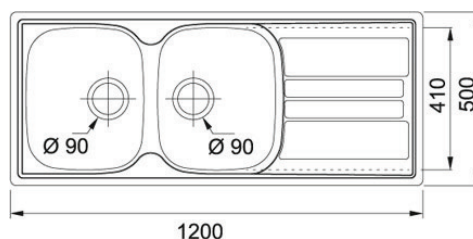

R 3 675
incl. VAT

Sink Dimensions:	560Lx460W mm
Bowl Dimensions:	520Lx420Wx200D mm
Cut-Out Dimensions:	Please see template included in packaging.

5 Year Warranty

Copper Gold

Sterling Silver

Please scan for updated catalogue on our [Google Drive](#)

Franke Kubus KBX110-20 undermount sink

R 2 840
incl. VAT

Dimensions: 230 x 430W mm
Bowl Dimensions: 200Lx400Wx150D mm
Cut-Out Dimensions: Please see template included in packaging.

Product Code:

Please scan for updated catalogue on our [Google Drive](#)

Please scan for updated catalogue on our [Google Drive](#)

Franke Neptune

Please specify whether Right or Left hand bowls are required.

Code : NEX621 LHD / NEX621 RHD

R 6 997

incl. VAT

25 Year Warranty

Sink Dimensions	1160 L mm x 510 W mm
Bowl Size	360Lmmx420Wmmx200Dmm
Cut-Out Dimensions	1144 L mm x 490 W mm
Product Code	Right Hand drainer : 1010004 Left Hand drainer : 1010005
Fittings	90mm Designer Basket Strainer Waste Fittings

Franke Genesis

GSX621-120

R 2 974

incl. VAT

25 Year Warranty

Sink Dimensions	1200 L mm x 500 W mm
Bowl Size	343 L mm x 410 W mm x D 157mm
Cut-Out Dimensions	1180 mmx480 mm
Fittings	90mm Designer Basket Strainer Waste Fittings
Product Code	1990043-001