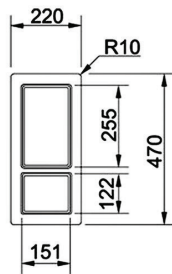

Franke Largo Butler Bin

R 3 750

incl. VAT

- Installation Type: Inset / Flushmount
- Sink Finish: Stainless Steel
- Drainer: No Drainer
- Provides a discrete area to store utensils & to dispose of food waste
- This unit is plumbed to rinse away excess waste, all under a pop up lid
- 5 Year Warranty