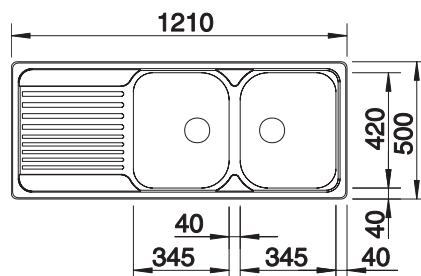

R 32 275
incl. VAT

Blanco Tipo 8s

R 1 956
incl. VAT

Functional design
Large bowl sizes
With 3 1/2" stainless steel basket strainer
Can be installed reversibly

Stainless Steel

Blanco Supra 400U

R 1 532
incl. VAT