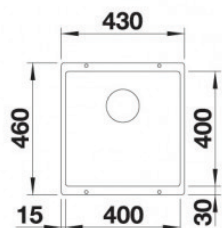

500 U - Black