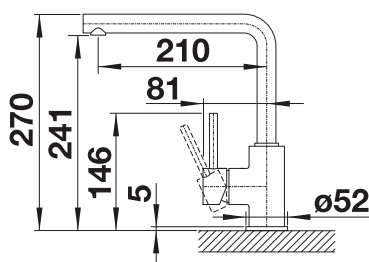

R 3 140
incl. VAT
Black

R 2 207
incl. VAT
Chrome

Blanco Mila Mixer

R 2 107
incl. VAT

Slender body with a straight-lined spout

For the easy filling of tall pots and vases

Enlarged working radius thanks to the 360° swivel spout

Chrome

Please scan for updated catalogue on our Google Drive

Artinox Ghost Sink

R 40 000
incl. VAT

Details		
Outer dimension mm		1640x480 h 210
Bowl dimension mm		340x400
Bowl dimension mm		340x400
Base cm	Cabinet cm	90
Piletta	Outlet	3,5" Square
Box sizes mm		1715x555x310 24,5 kg