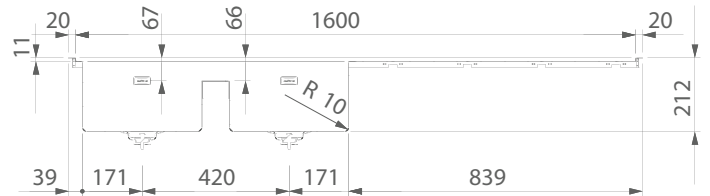

Chrome

Please scan for updated catalogue on our Google Drive

Artinox Ghost Sink

R 40 000
incl. VAT

Details		
Outer dimension mm		1640x480 h 210
Bowl dimension mm		340x400
Bowl dimension mm		340x400
Base cm	Cabinet cm	90
Piletta	Outlet	3,5" Square
Box sizes mm		1715x555x310 24,5 kg

Artinox Quadra Sink

R 4 500
incl. VAT

Details		
Outer dimension mm		490x440 h 200
Bowl dimension mm		450x400
Bowl dimension mm		
Base cm	Cabinet cm	60
Piletta	Outlet	3,5"
Box sizes mm		570x520x295 7 kg

Garbage Disposal Unit - Model 56