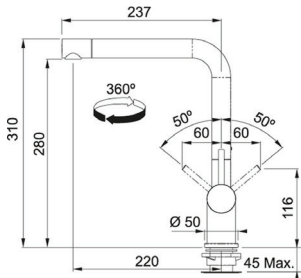

Solid Brass Construction
Ceramic Disk Cartridge
Colour matched to Fraganite range
360 degree spout swivel
10 Year Guarantee on body construction
2 Year Guarantee on Ceramic Disk Cartridge