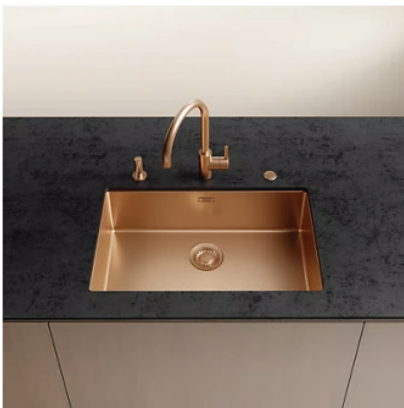

Franke SD80 Soap Dispenser

R 942
incl. VAT

- Manufactured from chromium plated brass
- Incorporates a refillable 1 Litre polyethylene container for use with liquid soap
- 5 Year Warranty on Body Construction

Franke Largo Butler Bin

R 3 750

incl. VAT

- Installation Type: Inset / Flushmount
- Sink Finish: Stainless Steel
- Drainer: No Drainer
- Provides a discrete area to store utensils & to dispose of food waste
- This unit is plumbed to rinse away excess waste, all under a pop up lid
- 5 Year Warranty