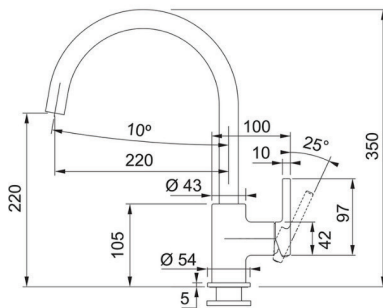

Franke Lina Black Mixer

R 3 401

incl. VAT

Finish: Black

Designed for durability the Lina Black basin Mixers features that extra touch of luxury with soft curves and cut outs.