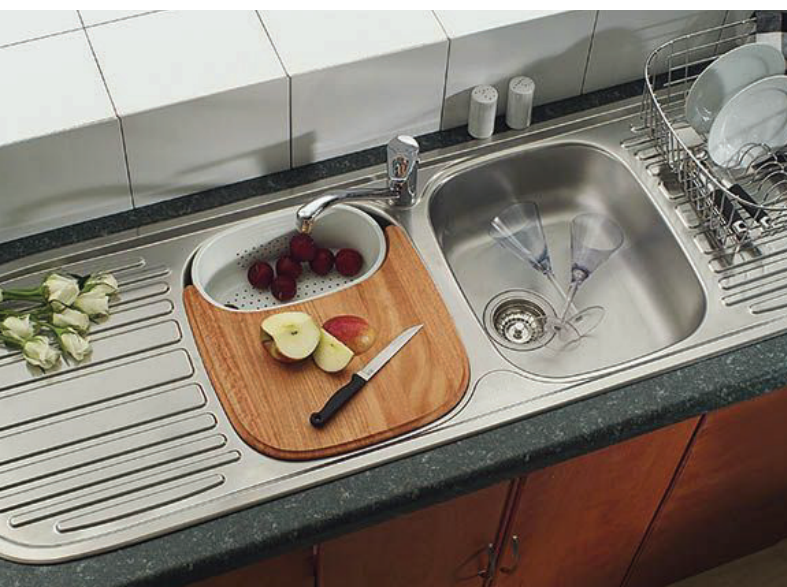

Franke Quinline sink QLX622

R 4 321
incl. VAT

Double Bowl
1500 x 500