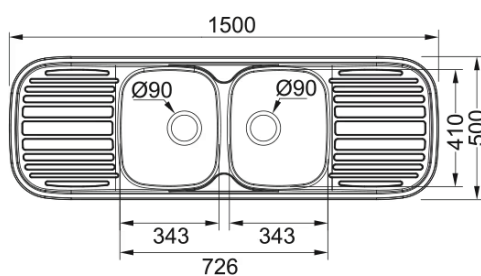

Franke Kubus KBX110-20 undermount sink

R 2 840
incl. VAT

Dimensions: 230 x 430W mm
Bowl Dimensions: 200Lx400Wx150D mm
Cut-Out Dimensions: Please see template included in packaging.

Product Code:

Please scan for updated catalogue on our [Google Drive](#)

Please scan for updated catalogue on our [Google Drive](#)

Franke Neptune

Please specify whether Right or Left hand bowls are required.

Code : NEX621 LHD / NEX621 RHD

R 6 997

incl. VAT

25 Year Warranty

Sink Dimensions	1160 L mm x 510 W mm
Bowl Size	360Lmmx420Wmmx200Dmm
Cut-Out Dimensions	1144 L mm x 490 W mm
Product Code	Right Hand drainer : 1010004 Left Hand drainer : 1010005
Fittings	90mm Designer Basket Strainer Waste Fittings

Franke Genesis

GSX621-120

R 2 974

incl. VAT

25 Year Warranty

Sink Dimensions	1200 L mm x 500 W mm
Bowl Size	343 L mm x 410 W mm x D 157mm
Cut-Out Dimensions	1180 mmx480 mm
Fittings	90mm Designer Basket Strainer Waste Fittings
Product Code	1990043-001

Please scan for updated catalogue on our Google Drive

Franke Genesis sink 671

R 5 472
incl. VAT

Dimensions: 1360x500 mm
Cut-Out Dimensions: Please see template
included in packaging.

Matt Black
R 2 420
incl. VAT