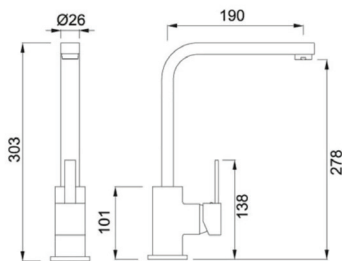

R 2 153

incl. VAT

Finish: Chrome

Ceramic disk cartridge with anti-scald
Solid DZR brass construction
Chrome plated