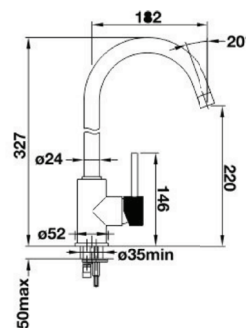

R 3 140
incl. VAT
Black

R 2 207
incl. VAT
Chrome

Blanco Mila Mixer

R 2 107
incl. VAT

Slender body with a straight-lined spout

For the easy filling of tall pots and vases

Enlarged working radius thanks to the 360° swivel spout

Chrome

Please scan for updated catalogue on our Google Drive

Artinox Ghost Sink

R 40 000
incl. VAT

Details		
Outer dimension mm		1640x480 h 210
Bowl dimension mm		340x400
Bowl dimension mm		340x400
Base cm	Cabinet cm	90
Piletta	Outlet	3,5" Square
Box sizes mm		1715x555x310 24,5 kg

Artinox Quadra Sink

R 4 500
incl. VAT

Details		
Outer dimension mm		490x440 h 200
Bowl dimension mm		450x400
Bowl dimension mm		
Base cm	Cabinet cm	60
Piletta	Outlet	3,5"
Box sizes mm		570x520x295 7 kg

Garbage Disposal Unit - Model 56