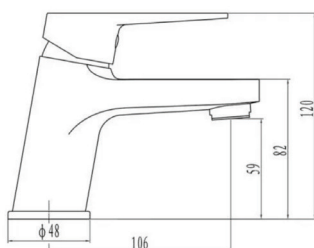

Franke Aspera Basin Mixer

R 1 547
incl. VAT

Finish: Matt Black or Matt White

Fixed spout
Single-lever basin mixer tap
Functional and aesthetically designed
Fitted with a trim set
Precision Engineering component detail for a durable, quality product
Manufactured from corrosion resistant DZR brass
Ceramic disk cartridge with adjustable anti-scald protection
Neoperl easy-clean aerator; prevents clogging and provides an extended lifespan