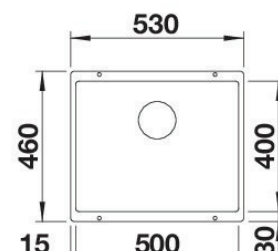

Please scan for updated catalogue on our [Google Drive](#)