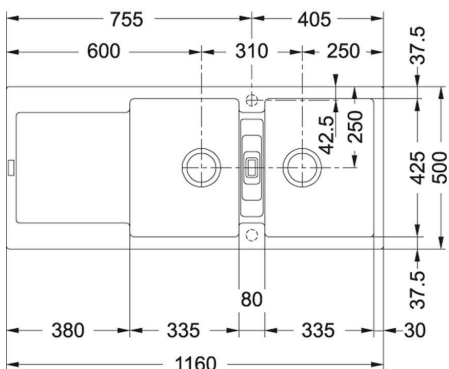

Please scan for updated catalogue on our [Google Drive](#)