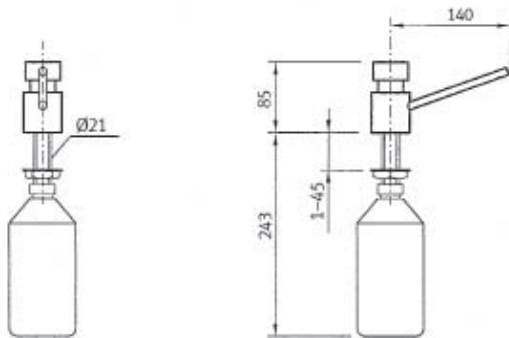

Franke SD80 Soap Dispenser

R 942
incl. VAT

- Manufactured from chromium plated brass
- Incorporates a refillable 1 Litre polyethylene container for use with liquid soap
- 5 Year Warranty on Body Construction