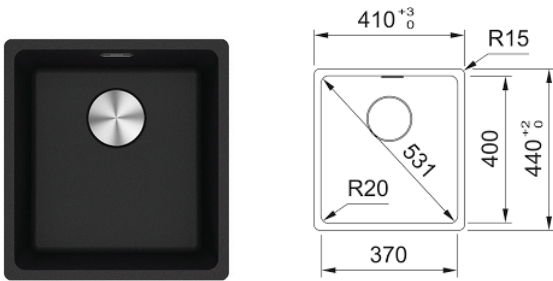

Franke Maris MRG610-37 inset sink

R 6 025

incl. VAT

Dimensions:
Bowl Dimensions:
Cut-Out Dimensions: Please see template
included in packaging.
Product Code:

Franke Maris MRG621 double inset sink

R 6 802
incl. VAT

Onyx

R 6 802
incl. VAT

Stone Grey

R 6 802
incl. VAT

Polar White

Please scan for updated catalogue on our [Google Drive](#)