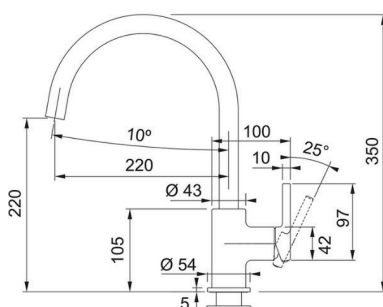

Franke Lina Grey Mixer

R 3 401

incl. VAT

Finish: Grey

Designed for durability the Lina Black Grey Mixers features that extra touch of luxury with soft curves and cut outs.