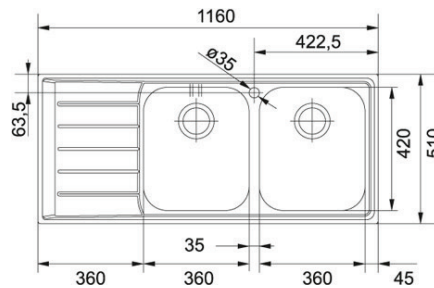

Franke Kubus KBX110-20 undermount sink

R 2 840
incl. VAT

Dimensions: 230 x 430W mm
Bowl Dimensions: 200Lx400Wx150D mm
Cut-Out Dimensions: Please see template included in packaging.

Product Code:

Please scan for updated catalogue on our [Google Drive](#)

Franke CUB 150 undermount sink

R 1 331

incl. VAT

Single Bowl
390 x 455
1 x basket strainer waste fittings

Franke Selene ^{SLX110-40} undermount sink

R 1 514

incl. VAT

Length overall 428.00 mm
Width overall 428.00 mm
Length of large bowl 400.00 mm
Width of large bowl 400.00 mm
Depth of large bowl 190.00 mm

Please scan for updated catalogue on our [Google Drive](#)

Franke Neptune

Please specify whether Right or Left hand bowls are required.

Code : NEX621 LHD / NEX621 RHD

R 6 997

incl. VAT

25 Year Warranty

Sink Dimensions	1160 L mm x 510 W mm
Bowl Size	360Lmmx420Wmmx200Dmm
Cut-Out Dimensions	1144 L mm x 490 W mm
Product Code	Right Hand drainer : 1010004 Left Hand drainer : 1010005
Fittings	90mm Designer Basket Strainer Waste Fittings

Franke Genesis

GSX621-120

R 2 974

incl. VAT

25 Year Warranty

Sink Dimensions	1200 L mm x 500 W mm
Bowl Size	343 L mm x 410 W mm x D 157mm
Cut-Out Dimensions	1180 mmx480 mm
Fittings	90mm Designer Basket Strainer Waste Fittings
Product Code	1990043-001