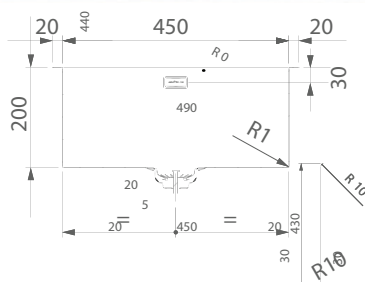

Chrome

Please scan for updated catalogue on our Google Drive

Artinox Ghost Sink

R 40 000
incl. VAT

Details		
Outer dimension mm		1640x480 h 210
Bowl dimension mm		340x400
Bowl dimension mm		340x400
Base cm	Cabinet cm	90
Piletta	Outlet	3,5" Square
Box sizes mm		1715x555x310 24,5 kg

Artinox Quadra Sink

R 4 500
incl. VAT

Details		
Outer dimension mm		490x440 h 200
Bowl dimension mm		450x400
Bowl dimension mm		
Base cm	Cabinet cm	60
Piletta	Outlet	3,5"
Box sizes mm		570x520x295 7 kg

Garbage Disposal Unit - Model 56