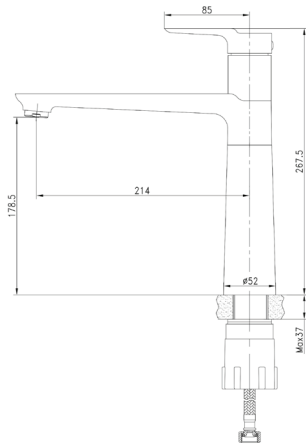

Franke Mirabella Swivel

R 1 500
incl. VAT

Ceramic Disk Cartridge with Anti-scold
Solid DZR Brass Construction
Smart Lime Cleaning Aerator
Chrome Plated
Flow rate: 12L/min
5 Year guarantee on body construction
2 Year guarantee on ceramic cartridge