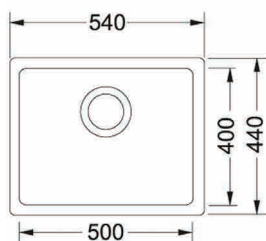

Please scan for updated catalogue on our [Google Drive](#)