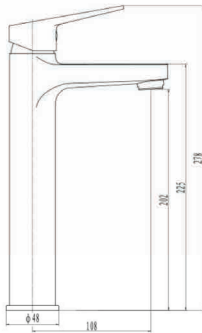

Matt Black
R 2 420
incl. VAT

Franke Aspera Highrise Basin Mixer

Finish: Matt Black or Matt White

Fixed spout
Single-lever basin mixer tap
Functional and aesthetically designed
Fitted with a trim set
Raised pillar for easy access
Precision Engineering component detail for a durable, quality product
Manufactured from corrosion resistant DZR brass
Ceramic disk cartridge with adjustable anti-scald protection
Neoperl easy-clean aerator; prevents clogging and provides an extended lifespan