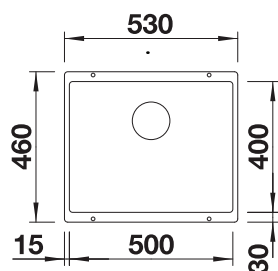

Sink Dimensions	1160 L mm x 510 W mm
Bowl Size	360Lmmx420Wmmx200Dmm
Cut-Out Dimensions	1144 L mm x 490 W mm
Product Code	Right Hand drainer : 1010004 Left Hand drainer : 1010005
Fittings	90mm Designer Basket Strainer Waste Fittings

White

Blanco Etagon 500U

R 6 556
incl. VAT

Generous staggered bowl with added
functionality
Integrated step creates an additional
functional level
Clever system concept with versatile
ETAGON rails

Black

Please scan for updated catalogue on our [Google Drive](#)

Blanco Zia 8s

R 6 331
incl. VAT

Modern design with clear lines
 Straight-lined outer contour emphasised by the narrow rim
 Characteristic tap ledge as a frame that enlarges the drainer
 Spacious double bowl sink with drainer provides a high degree of comfort
 Classic bowl arrangement for reversible installation

Please scan for updated catalogue on our Google Drive

Artinox Ghost Sink

R 40 000
incl. VAT

Details		
Outer dimension mm		1640x480 h 210
Bowl dimension mm		340x400
Bowl dimension mm		340x400
Base cm	Cabinet cm	90
Piletta	Outlet	3,5" Square
Box sizes mm		1715x555x310 24,5 kg