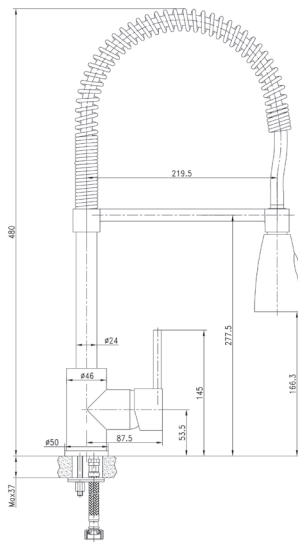

Franke Cascade Professional

R 3 835

incl. VAT

Ceramic Disk Cartridge with Anti-scold
Solid DZR Brass Construction
Smart Lime Cleaning Aerator
Chrome Plated
Flow rate: 12L/min
5 Year guarantee on body construction
2 Year guarantee on ceramic cartridge