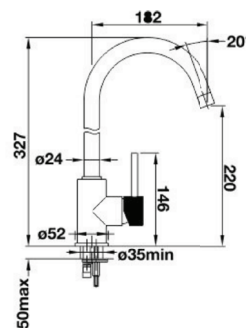

Sink Dimensions	1160 L mm x 510 W mm
Bowl Size	360Lmmx420Wmmx200Dmm
Cut-Out Dimensions	1144 L mm x 490 W mm
Product Code	Right Hand drainer : 1010004 Left Hand drainer : 1010005
Fittings	90mm Designer Basket Strainer Waste Fittings

R 2 207
incl. VAT
Chrome

Blanco Mila Mixer

R 2 107
incl. VAT

Slender body with a straight-lined spout

For the easy filling of tall pots and vases

Enlarged working radius thanks to the 360° swivel spout

Chrome

Please scan for updated catalogue on our Google Drive

Artinox Ghost Sink

R 40 000
incl. VAT

Details		
Outer dimension mm		1640x480 h 210
Bowl dimension mm		340x400
Bowl dimension mm		340x400
Base cm	Cabinet cm	90
Piletta	Outlet	3,5" Square
Box sizes mm		1715x555x310 24,5 kg

Artinox Quadra Sink

R 4 500
incl. VAT

Details		
Outer dimension mm		490x440 h 200
Bowl dimension mm		450x400
Bowl dimension mm		
Base cm	Cabinet cm	60
Piletta	Outlet	3,5"
Box sizes mm		570x520x295 7 kg

Garbage Disposal Unit - Model 56