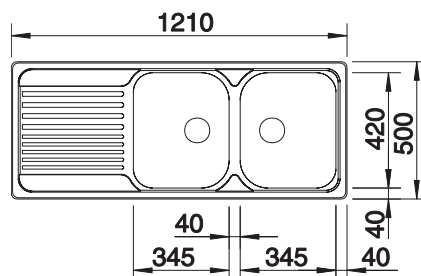

Sink Dimensions	1160 L mm x 510 W mm
Bowl Size	360Lmmx420Wmmx200Dmm
Cut-Out Dimensions	1144 L mm x 490 W mm
Product Code	Right Hand drainer : 1010004 Left Hand drainer : 1010005
Fittings	90mm Designer Basket Strainer Waste Fittings

R 32 275
incl. VAT

Blanco Tipo 8s

R 1 956
incl. VAT

Functional design
Large bowl sizes
With 3 1/2" stainless steel basket strainer
Can be installed reversibly

Stainless Steel

Blanco Supra 400U

R 1 532
incl. VAT