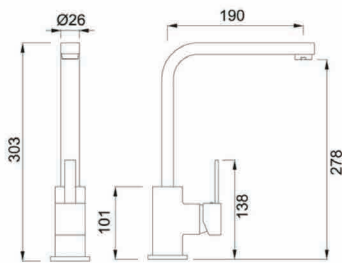

R 2 153

incl. VAT

Finish: Chrome

Ceramic disk cartridge with anti-scald
Solid DZR brass construction
Chrome plated