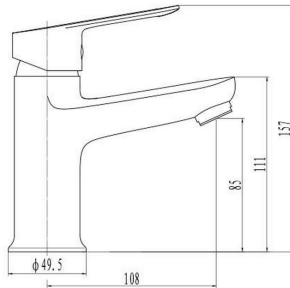

Franke Liscio Basin Mixer

R 664
incl. VAT

Finish: Chrome

Designed for durability the Liscio Basin Mixers features that extra touch of luxury with soft curves and cut outs.