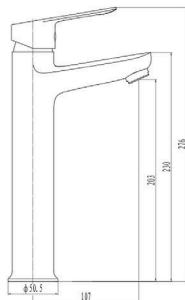

Franke Liscio Highrise Mixer

R 945
incl. VAT

Finish: Chrome

Designed for durability the Liscio Basin Mixers features that extra touch of luxury with soft curves and cut outs.