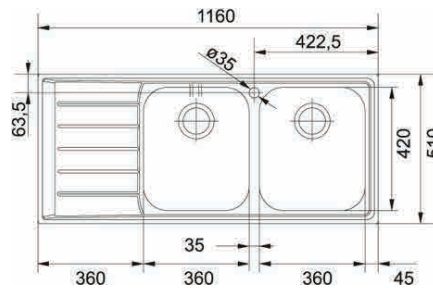

Franke Kubus KBX110-20 undermount sink

R 2 840
incl. VAT

Dimensions: 230 x 430W mm
Bowl Dimensions: 200Lx400Wx150D mm
Cut-Out Dimensions: Please see template included in packaging.

Product Code:

Please scan for updated catalogue on our [Google Drive](#)

Franke CUB 150 undermount sink

R 1 331
incl. VAT

Single Bowl
390 x 455
1 x basket strainer waste fittings

Franke Selene ^{SLX110-40} undermount sink

R 1 514
incl. VAT

Length overall 428.00 mm
Width overall 428.00 mm
Length of large bowl 400.00 mm
Width of large bowl 400.00 mm
Depth of large bowl 190.00 mm

Sink Dimensions	1160 L mm x 510 W mm
Bowl Size	360Lmmx420Wmmx200Dmm
Cut-Out Dimensions	1144 L mm x 490 W mm
Product Code	Right Hand drainer : 1010004 Left Hand drainer : 1010005
Fittings	90mm Designer Basket Strainer Waste Fittings

Franke Genesis

GSX621-120

R 2 974
incl. VAT **25 Year Warranty**

Sink Dimensions	1200 L mm x 500 W mm
Bowl Size	343 L mm x 410 W mm x D 157mm
Cut-Out Dimensions	1180 mmx480 mm
Fittings	90mm Designer Basket Strainer Waste Fittings
Product Code	1990043-001