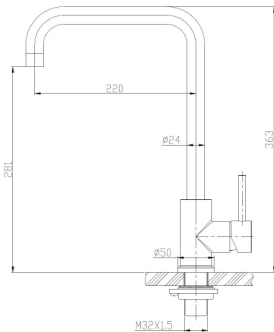

Franke Saturn Cube Mixer

R 1584

incl. VAT