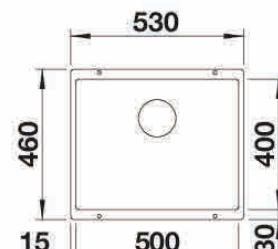

Blanco Zia 8s

R 6 331
incl. VAT

Modern design with clear lines
Straight-lined outer contour emphasised by the narrow rim
Characteristic tap ledge as a frame that enlarges the drainer
Spacious double bowl sink with drainer provides a high degree of comfort
Classic bowl arrangement for reversible installation

Blanco Rotan

400U
R 5 150
incl. VAT

500U
R 5 442
incl. VAT

Modern sink unit for any kitchen ambience
Harmonious design of outer contours and radii
Generously proportioned, symmetrically designed bowls - ideal for extended cooking pleasure
Elegant, large draining area with flowing transition to the bowl area
High-quality features with InFino drain system - elegantly integrated and easy-care
Can be installed reversibly