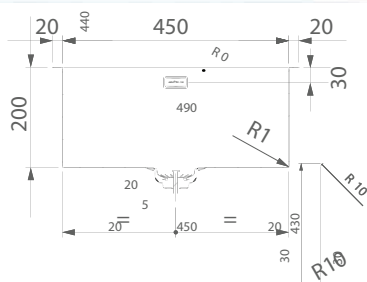

Please scan for updated catalogue on our Google Drive

Artinox Ghost Sink

R 40 000
incl. VAT

Details		
Outer dimension mm		1640x480 h 210
Bowl dimension mm		340x400
Bowl dimension mm		340x400
Base cm	Cabinet cm	90
Piletta	Outlet	3,5" Square
Box sizes mm		1715x555x310 24,5 kg

Artinox Quadra Sink

R 4 500
incl. VAT

Details		
Outer dimension mm		490x440 h 200
Bowl dimension mm		450x400
Bowl dimension mm		
Base cm	Cabinet cm	60
Piletta	Outlet	3,5"
Box sizes mm		570x520x295 7 kg

Garbage Disposal Unit - Model 56