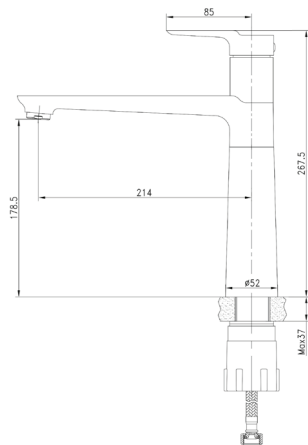

Franke Mirabella Swivel

R 1 500
incl. VAT

Ceramic Disk Cartridge with Anti-scold
Solid DZR Brass Construction
Smart Lime Cleaning Aerator
Chrome Plated
Flow rate: 12L/min
5 Year guarantee on body construction
2 Year guarantee on ceramic cartridge