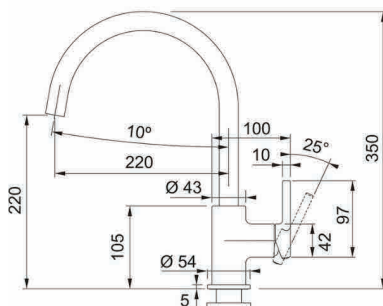

Franke Lina Grey Mixer

R 3 401
incl. VAT

Finish: Grey

Designed for durability the Lina Black Grey Mixers features that extra touch of luxury with soft curves and cut outs.