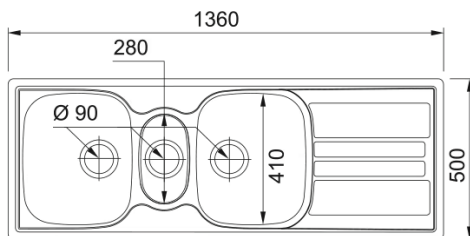

Franke Kubus KBX110-20 undermount sink

R 2 840
incl. VAT

Dimensions: 230 x 430W mm
Bowl Dimensions: 200Lx400Wx150D mm
Cut-Out Dimensions: Please see template included in packaging.

Product Code:

Please scan for updated catalogue on our [Google Drive](#)

Sink Dimensions	1160 L mm x 510 W mm
Bowl Size	360Lmmx420Wmmx200Dmm
Cut-Out Dimensions	1144 L mm x 490 W mm
Product Code	Right Hand drainer : 1010004 Left Hand drainer : 1010005
Fittings	90mm Designer Basket Strainer Waste Fittings

Franke Genesis

GSX621-120

R 2 974
incl. VAT **25 Year Warranty**

Sink Dimensions	1200 L mm x 500 W mm
Bowl Size	343 L mm x 410 W mm x D 157mm
Cut-Out Dimensions	1180 mmx480 mm
Fittings	90mm Designer Basket Strainer Waste Fittings
Product Code	1990043-001

Please scan for updated catalogue on our Google Drive

Franke Genesis sink 671

R 5 472
incl. VAT

Dimensions: 1360x500 mm
Cut-Out Dimensions: Please see template
included in packaging.

Matt Black
R 2 420
incl. VAT