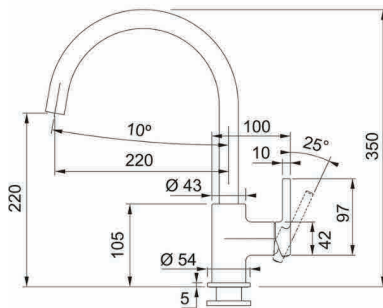

Franke Lina Black Mixer

R 3 401
incl. VAT

Finish: Black

Designed for durability the Lina Black basin Mixers features that extra touch of luxury with soft curves and cut outs.