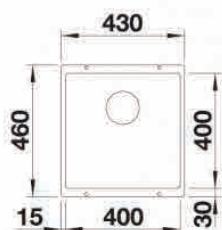

500 U - Black