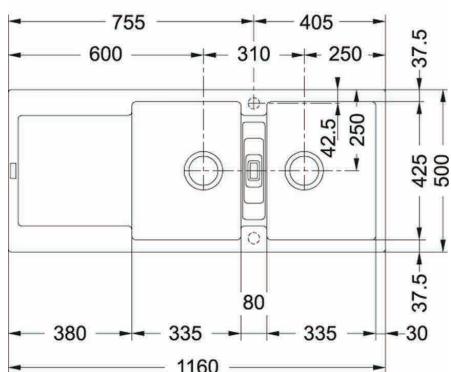

Please scan for updated catalogue on our [Google Drive](#)