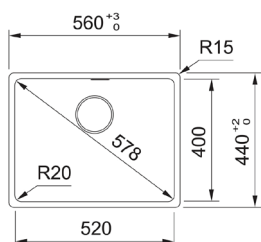

Dimensions:
Bowl Dimensions:
Cut-Out Dimensions: Please see template
included in packaging.
Product Code:

Onyx

Franke Kubus KBG110-50 undermount sink

R 5 200
incl. VAT

Dimensions:
Bowl Dimensions:
Cut-Out Dimensions: Please see template
included in packaging.
Product Code:

R 3 675
incl. VAT

Sink Dimensions:	560Lx460W mm
Bowl Dimensions:	520Lx420Wx200D mm
Cut-Out Dimensions:	Please see template included in packaging.

5 Year Warranty

Copper Gold

Sterling Silver

Please scan for updated catalogue on our [Google Drive](#)

Franke Kubus KBX110-20 undermount sink

R 2 840
incl. VAT

Dimensions: 230 x 430W mm
Bowl Dimensions: 200Lx400Wx150D mm
Cut-Out Dimensions: Please see template included in packaging.

Product Code:

Please scan for updated catalogue on our [Google Drive](#)

Sink Dimensions	1160 L mm x 510 W mm
Bowl Size	360Lmmx420Wmmx200Dmm
Cut-Out Dimensions	1144 L mm x 490 W mm
Product Code	Right Hand drainer : 1010004 Left Hand drainer : 1010005
Fittings	90mm Designer Basket Strainer Waste Fittings