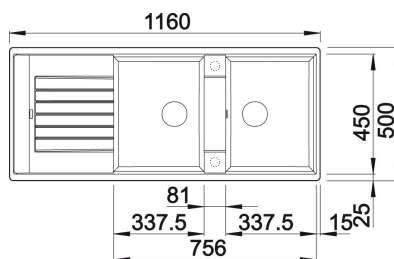

Blanco Rotan

400U
R 5 150
incl. VAT

500U
R 5 442
incl. VAT

Modern sink unit for any kitchen ambience
Harmonious design of outer contours and radii
Generously proportioned, symmetrically designed bowls - ideal for extended cooking pleasure
Elegant, large draining area with flowing transition to the bowl area
High-quality features with InFino drain system - elegantly integrated and easy-care
Can be installed reversibly