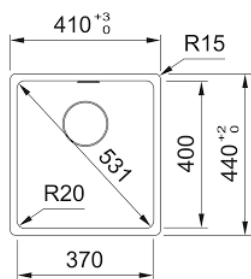

R 3 675
incl. VAT

Sink Dimensions:	560Lx460W mm
Bowl Dimensions:	520Lx420Wx200D mm
Cut-Out Dimensions:	Please see template included in packaging.

5 Year Warranty

Copper Gold

Sterling Silver

Please scan for updated catalogue on our [Google Drive](#)

Franke Maris MRG610-37 inset sink

R 6 025

incl. VAT

Dimensions:
 Bowl Dimensions:
 Cut-Out Dimensions: Please see template
 included in packaging.
 Product Code:

Franke Maris MRG621 double inset sink

R 6 802

Franke Kubus KBX110-20 undermount sink

R 2 840
incl. VAT

Dimensions: 230 x 430W mm
Bowl Dimensions: 200Lx400Wx150D mm
Cut-Out Dimensions: Please see template included in packaging.

Product Code:

Please scan for updated catalogue on our [Google Drive](#)

Sink Dimensions	1160 L mm x 510 W mm
Bowl Size	360Lmmx420Wmmx200Dmm
Cut-Out Dimensions	1144 L mm x 490 W mm
Product Code	Right Hand drainer : 1010004 Left Hand drainer : 1010005
Fittings	90mm Designer Basket Strainer Waste Fittings