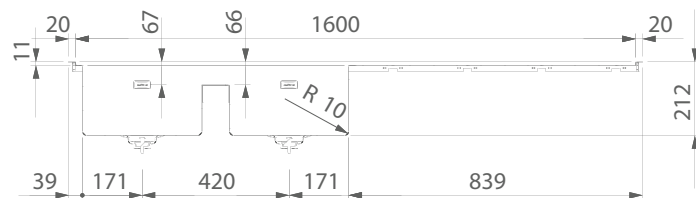

Please scan for updated catalogue on our Google Drive

Artinox Ghost Sink

R 40 000
incl. VAT

Details		
Outer dimension mm		1640x480 h 210
Bowl dimension mm		340x400
Bowl dimension mm		340x400
Base cm	Cabinet cm	90
Piletta	Outlet	3,5" Square
Box sizes mm		1715x555x310 24,5 kg

Artinox Quadra Sink

R 4 500
incl. VAT

Details		
Outer dimension mm		490x440 h 200
Bowl dimension mm		450x400
Bowl dimension mm		
Base cm	Cabinet cm	60
Piletta	Outlet	3,5"
Box sizes mm		570x520x295 7 kg

Garbage Disposal Unit - Model 56