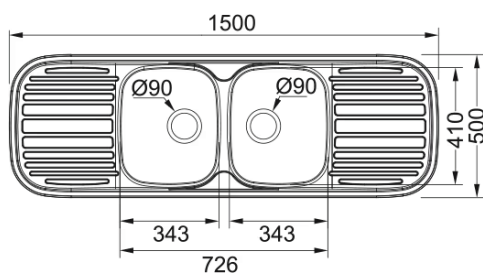

Franke Kubus KBX110-20 undermount sink

R 2 840
incl. VAT

Dimensions: 230 x 430W mm
Bowl Dimensions: 200Lx400Wx150D mm
Cut-Out Dimensions: Please see template included in packaging.

Product Code:

Please scan for updated catalogue on our [Google Drive](#)

Sink Dimensions	1160 L mm x 510 W mm
Bowl Size	360Lmmx420Wmmx200Dmm
Cut-Out Dimensions	1144 L mm x 490 W mm
Product Code	Right Hand drainer : 1010004 Left Hand drainer : 1010005
Fittings	90mm Designer Basket Strainer Waste Fittings

Franke Genesis

GSX621-120

R 2 974
incl. VAT **25 Year Warranty**

Sink Dimensions	1200 L mm x 500 W mm
Bowl Size	343 L mm x 410 W mm x D 157mm
Cut-Out Dimensions	1180 mmx480 mm
Fittings	90mm Designer Basket Strainer Waste Fittings
Product Code	1990043-001

Please scan for updated catalogue on our Google Drive

Franke Genesis sink 671

R 5 472
incl. VAT

Dimensions: 1360x500 mm
Cut-Out Dimensions: Please see template
included in packaging.

Matt Black
R 2 420
incl. VAT