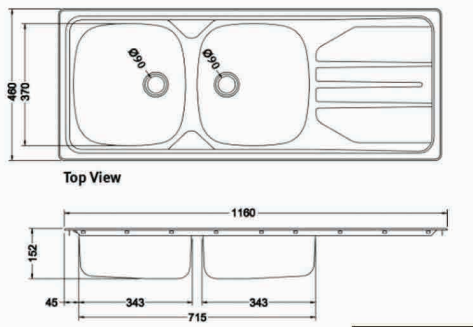

Franke Quinline sink QLX622

R 4 321
incl. VAT

Double Bowl
1500 x 500