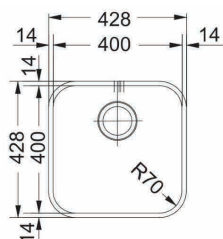

R 3 675
incl. VAT

Sink Dimensions:	560Lx460W mm
Bowl Dimensions:	520Lx420Wx200D mm
Cut-Out Dimensions:	Please see template included in packaging.

5 Year Warranty

Copper Gold

Sterling Silver

Please scan for updated catalogue on our [Google Drive](#)

Franke Kubus KBX110-20 undermount sink

R 2 840
incl. VAT

Dimensions: 230 x 430W mm
Bowl Dimensions: 200Lx400Wx150D mm
Cut-Out Dimensions: Please see template included in packaging.

Product Code:

Please scan for updated catalogue on our [Google Drive](#)

Franke CUB 150 undermount sink

R 1 331
incl. VAT

Single Bowl
390 x 455
1 x basket strainer waste fittings

Franke Selene ^{SLX110-40} undermount sink

R 1 514
incl. VAT

Length overall 428.00 mm
Width overall 428.00 mm
Length of large bowl 400.00 mm
Width of large bowl 400.00 mm
Depth of large bowl 190.00 mm

Sink Dimensions	1160 L mm x 510 W mm
Bowl Size	360Lmmx420Wmmx200Dmm
Cut-Out Dimensions	1144 L mm x 490 W mm
Product Code	Right Hand drainer : 1010004 Left Hand drainer : 1010005
Fittings	90mm Designer Basket Strainer Waste Fittings