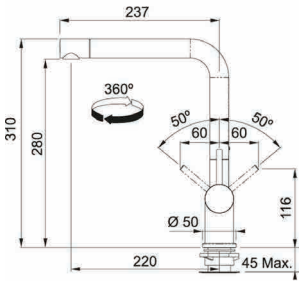

Solid Brass Construction
Ceramic Disk Cartridge
Colour matched to Fraganite range
360 degree spout swivel
10 Year Guarantee on body construction
2 Year Guarantee on Ceramic Disk Cartridge