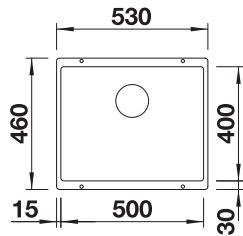

Blanco Subline 500U

R 5 756
incl. VAT

Timelessly elegant, contoured bowl design
Entire system for a wide variety of plans
featuring large and small bowls
High-quality features with covered
C-overflow and InFino drain system -
elegantly integrated and easy-care

Blanco Etagon 500U

R 6 556
incl. VAT

Generous staggered bowl with added
functionality
Integrated step creates an additional
functional level
Clever system concept with versatile
ETAGON rails

Please scan for updated catalogue on our [Google Drive](#)