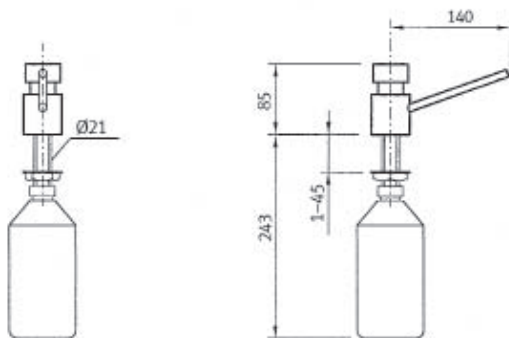

Franke SD80 Soap Dispenser

R 942
incl. VAT

- Manufactured from chromium plated brass
- Incorporates a refillable 1 Litre polyethylene container for use with liquid soap
- 5 Year Warranty on Body Construction