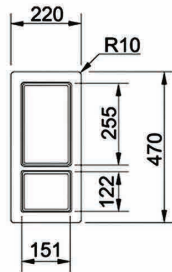

Sink Dimensions	1160 L mm x 510 W mm
Bowl Size	360Lmmx420Wmmx200Dmm
Cut-Out Dimensions	1144 L mm x 490 W mm
Product Code	Right Hand drainer : 1010004 Left Hand drainer : 1010005
Fittings	90mm Designer Basket Strainer Waste Fittings

Franke Largo Butler Bin

R 3 750

incl. VAT

- Installation Type: Inset / Flushmount
- Sink Finish: Stainless Steel
- Drainer: No Drainer
- Provides a discrete area to store utensils & to dispose of food waste
- This unit is plumbed to rinse away excess waste, all under a pop up lid
- 5 Year Warranty

Please scan for updated catalogue on our Google Drive

Artinox Ghost Sink

R 40 000
incl. VAT

Details		
Outer dimension mm		1640x480 h 210
Bowl dimension mm		340x400
Bowl dimension mm		340x400
Base cm	Cabinet cm	90
Piletta	Outlet	3,5" Square
Box sizes mm		1715x555x310 24,5 kg