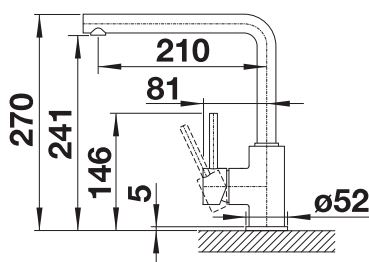

R 2 207
incl. VAT
Chrome

Blanco Mila Mixer

R 2 107
incl. VAT

Slender body with a straight-lined spout

For the easy filling of tall pots and vases

Enlarged working radius thanks to the 360° swivel spout

Chrome

Please scan for updated catalogue on our Google Drive

Artinox Ghost Sink

R 40 000
incl. VAT

Details		
Outer dimension mm		1640x480 h 210
Bowl dimension mm		340x400
Bowl dimension mm		340x400
Base cm	Cabinet cm	90
Piletta	Outlet	3,5" Square
Box sizes mm		1715x555x310 24,5 kg