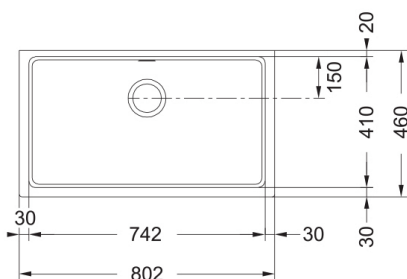

Franke Kubus KNG110-52. undermount sink

R 3 675
incl. VAT

Sink Dimensions:	560Lx460W mm
Bowl Dimensions:	520Lx420Wx200D mm
Cut-Out Dimensions:	Please see template included in packaging.

5 Year Warranty