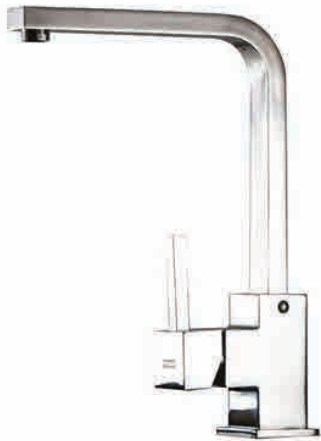

Franke Enix Mixer