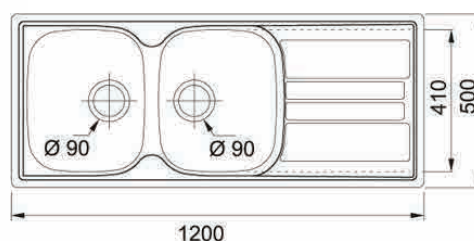

Franke Kubus KBX110-20 undermount sink

R 2 840
incl. VAT

Dimensions: 230 x 430W mm
Bowl Dimensions: 200Lx400Wx150D mm
Cut-Out Dimensions: Please see template included in packaging.

Product Code:

Please scan for updated catalogue on our [Google Drive](#)

Franke CUB 150 undermount sink

R 1 331
incl. VAT

Single Bowl
390 x 455
1 x basket strainer waste fittings

Franke Selene ^{SLX110-40} undermount sink

R 1 514
incl. VAT

Length overall 428.00 mm
Width overall 428.00 mm
Length of large bowl 400.00 mm
Width of large bowl 400.00 mm
Depth of large bowl 190.00 mm

Sink Dimensions	1160 L mm x 510 W mm
Bowl Size	360Lmmx420Wmmx200Dmm
Cut-Out Dimensions	1144 L mm x 490 W mm
Product Code	Right Hand drainer : 1010004 Left Hand drainer : 1010005
Fittings	90mm Designer Basket Strainer Waste Fittings

Franke Genesis

GSX621-120

R 2 974
incl. VAT **25 Year Warranty**

Sink Dimensions	1200 L mm x 500 W mm
Bowl Size	343 L mm x 410 W mm x D 157mm
Cut-Out Dimensions	1180 mmx480 mm
Fittings	90mm Designer Basket Strainer Waste Fittings
Product Code	1990043-001