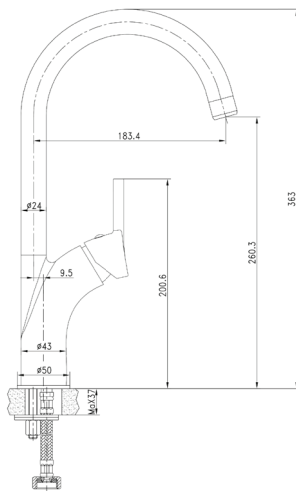

Franke Lucido Swivel

R 999

incl. VAT

Ceramic Disk Cartridge with Anti-scold
Solid DZR Brass Construction
Smart Lime Cleaning Aerator
Chrome Plated
Flow rate: 12L/min
5 Year guarantee on body construction
2 Year guarantee on ceramic cartridge