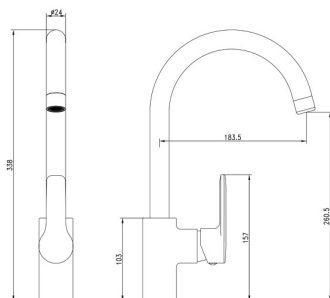

Franke Enix Mixer

R 2 153

incl. VAT

Finish: Chrome

Ceramic disk cartridge with anti-scald
Solid DZR brass construction
Chrome plated

Franke Highrise Swivel

Matt Black

R 1 756

incl. VAT

Finish: Matt Black

Fixed spout
Single-lever basin mixer tap
Functional and aesthetically designed
Fitted with a trim set
Raised pillar for easy access
Precision Engineering component detail for a durable, quality product
Ceramic disk cartridge with adjustable anti-scald protection
Neoperl easy-clean aerator; prevents clogging and provides an extended lifespan