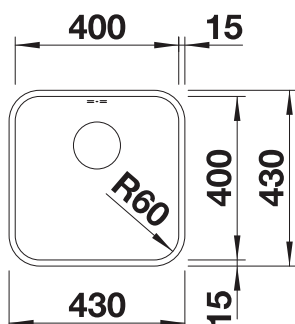

Please scan for updated catalogue on our [Google Drive](#)