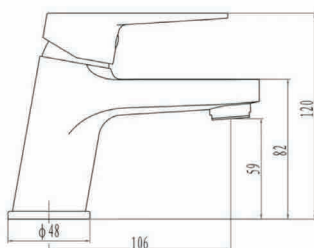

Franke Aspera Basin Mixer

R 1 547
incl. VAT

Finish: Matt Black or Matt White

Fixed spout
Single-lever basin mixer tap
Functional and aesthetically designed
Fitted with a trim set
Precision Engineering component detail for a durable, quality product
Manufactured from corrosion resistant DZR brass
Ceramic disk cartridge with adjustable anti-scald protection
Neoperl easy-clean aerator; prevents clogging and provides an extended lifespan