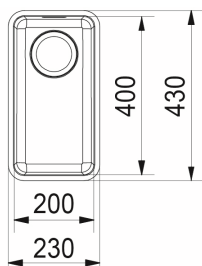

R 3 675
incl. VAT

Sink Dimensions:	560Lx460W mm
Bowl Dimensions:	520Lx420Wx200D mm
Cut-Out Dimensions:	Please see template included in packaging.

5 Year Warranty

Copper Gold

Sterling Silver

Please scan for updated catalogue on our [Google Drive](#)

Franke Kubus KBX110-20 undermount sink

R 2 840
incl. VAT

Dimensions: 230 x 430W mm
Bowl Dimensions: 200Lx400Wx150D mm
Cut-Out Dimensions: Please see template included in packaging.

Product Code:

Please scan for updated catalogue on our [Google Drive](#)

Franke CUB 150 undermount sink

R 1 331
incl. VAT

Single Bowl
390 x 455
1 x basket strainer waste fittings

Franke Selene ^{SLX110-40} undermount sink

R 1 514
incl. VAT

Length overall 428.00 mm
Width overall 428.00 mm
Length of large bowl 400.00 mm
Width of large bowl 400.00 mm
Depth of large bowl 190.00 mm

Sink Dimensions	1160 L mm x 510 W mm
Bowl Size	360Lmmx420Wmmx200Dmm
Cut-Out Dimensions	1144 L mm x 490 W mm
Product Code	Right Hand drainer : 1010004 Left Hand drainer : 1010005
Fittings	90mm Designer Basket Strainer Waste Fittings